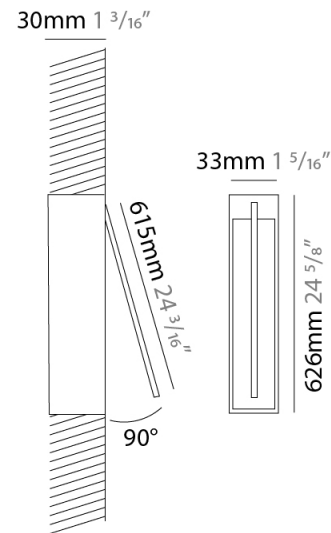

GENERAL

Series: Spillo
 Subseries: Spillo 1 Rod
 Brand: Icone
 Division: Design
 Mounting Type: Recessed
 Mounting Location: Wall
 Subcategory: Ambient

PHYSICAL

Shape: Rectangle
 Width (mm): 33
 Width (in): 1 ⁵/₁₆
 Height (mm): 126
 Height (in): 4 ¹⁵/₁₆
 Min. Recessing Depth (mm): 30
 Min. Recessing Depth (in): 1 ³/₁₆
 Light Distribution: Adjustable
[Fixture Finish: WHI / BLK / CHR / BGD](#)
 Fixture Material: Brass

GENERAL

Series: Spillo
 Subseries: Spillo 1 Rod
 Brand: Icone
 Division: Design
 Mounting Type: Recessed
 Mounting Location: Wall
 Subcategory: Ambient

PHYSICAL

Shape: Rectangle
 Width (mm): 33
 Width (in): 1 5/16
 Height (mm): 226
 Height (in): 8 7/8
 Min. Recessing Depth (mm): 30
 Min. Recessing Depth (in): 1 3/16
 Light Distribution: Adjustable
[Fixture Finish: WHI / BLK / CHR / BGD](#)
 Fixture Material: Brass

GENERAL

Series: Spillo
 Subseries: Spillo 1 Rod
 Brand: Icone
 Division: Design
 Mounting Type: Recessed
 Mounting Location: Wall
 Subcategory: Ambient

PHYSICAL

Shape: Rectangle
 Width (mm): 33
 Width (in): 1 ⁵/₁₆
 Height (mm): 626
 Height (in): 24 ⁵/₈
 Min. Recessing Depth (mm): 30
 Min. Recessing Depth (in): 1 ³/₁₆
 Light Distribution: Adjustable
[Fixture Finish: WHI / BLK / CHR / BGD](#)
 Fixture Material: Brass

LED

[Color Temperature \(°K\): 2700 / 3000](#)
 Nominal Lumen (lm): 660
 CRI: >90 CRI
 Lamp Life (hrs): 50000

OPTICAL

Adjustability: Tilt 120°

RATINGS AND CERTIFICATIONS

Certified By: Certified for North American Standards
 IP rating: IP20